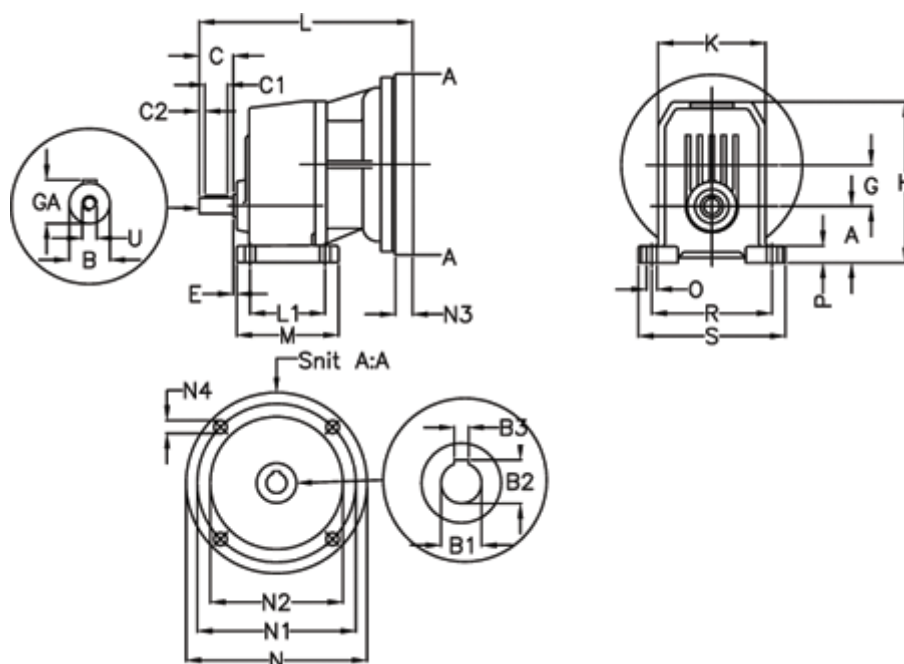

Article number: 40550300181235

Description: Single Stage Helical Gear
S 301-1,8-P90B5

Measures

A = 60	E = 20.5	M = 125.0	R = 160
B = 24	F = 8x7x40	N = 200	S = 190
B1 = 24	G = 51.8	N1 = 165	U = M8
B2 = 27.3	GA = 27.0	N2 = 130	
B3 = 8	H = 183.0	N3 = -	
C = 50	K = 130	N4 = M10x12	
C1 = 40	L = 252	O = 11	
C2 = 5	L1 = 90.0	P = 20.0	